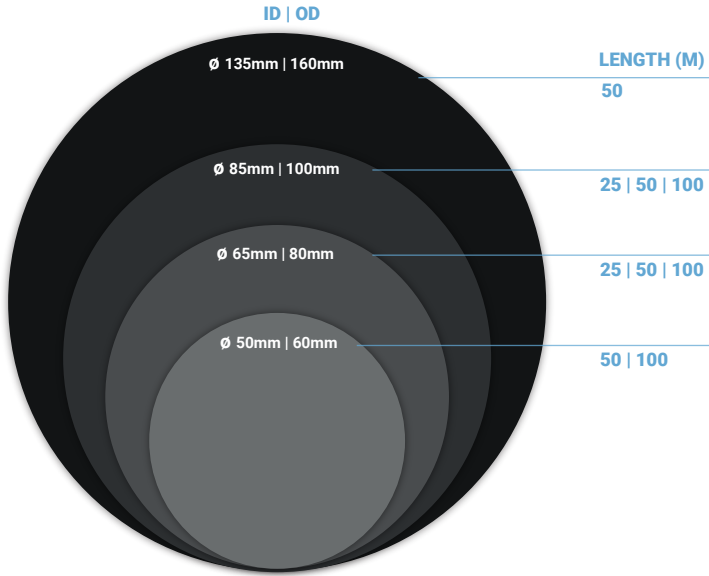

AGRI

SPORTS

CIVILS

**Product Range**

Inside Diameter (ID)	Outside Diameter (OD)	Length (m)	Finish	Code	
135mm	160mm	50m	Perforated	<b>LDP164</b>	
			Non-perforated	<b>LDP160</b>	
85mm	100mm	25m	Perforated	<b>LDP101</b>	
			50m	Non-perforated	<b>LDP106</b>
			100m	Perforated	<b>LDP100</b>
65mm	80mm	25m	Perforated	<b>LDP081</b>	
			50m	Perforated	<b>LDP082</b>
			100m	Perforated	<b>LDP080</b>
			Non-perforated	<b>LDP085</b>	
50mm	60mm	50m	Perforated	<b>LDP062</b>	
			150m	Perforated	<b>LDP060</b>
			Non-perforated	<b>LDP061</b>	

**Black Ducting c/w Draw String**

Inside Diameter (ID)	Outside Diameter (OD)	Length (m)	Finish	Code
146mm	160mm	50m	Non-perforated	<b>LDP075</b>
94mm	110mm	50m	Non-perforated	<b>LDP070</b>
50mm	63mm	50m	Non-perforated	<b>LDP065</b>

**Fittings and Accessories**

**Multi Branch**

Sizes (mm)

60 - 100

**Maxi Branch**

Sizes (mm)

100 - 160

**Connectors**

Sizes (mm)

60 | 80 | 100 | 160

**Reducers**

Sizes (mm)

100 - 60