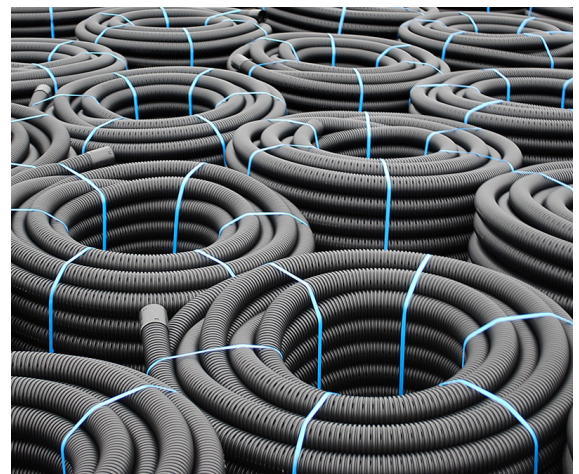

# PLASTIC LAND DRAINAGE SPECIFICATION SHEET

Plastic land drainage pipe is a modern replacement for clay pipes and has been universally and effectively used for over thirty years.

Perforated and non-perforated options, in a range of pipe diameters, 60-160mm.

## Perforated land drainage

- Principally used to alleviate water logged fields, lawns and gardens.
- The plastic drain is laid in a permeable stone enclosure allowing the water to filter through to the plastic pipe which then directs the water to the designated outlet.

## Non-perforated land drainage

- Commonly used under gateways or when filling in a ditch.

*\* Please note – Various sizes available, dependent on the severity of the problem. Membrane can be added to the pipe particularly for fine soil types to prevent pipe blockage. Perforated pipe 60mm x 150m Also used in the construction of riding arenas.*

## Benefits

- Strong and flexible
- Fast installation
- Provides excellent water flow
- Kitemarked to BS 4962:1989, License No. KM557607
- Manufactured from high quality rHDPE
- Tightly wound coils that enables easy stacking and handling