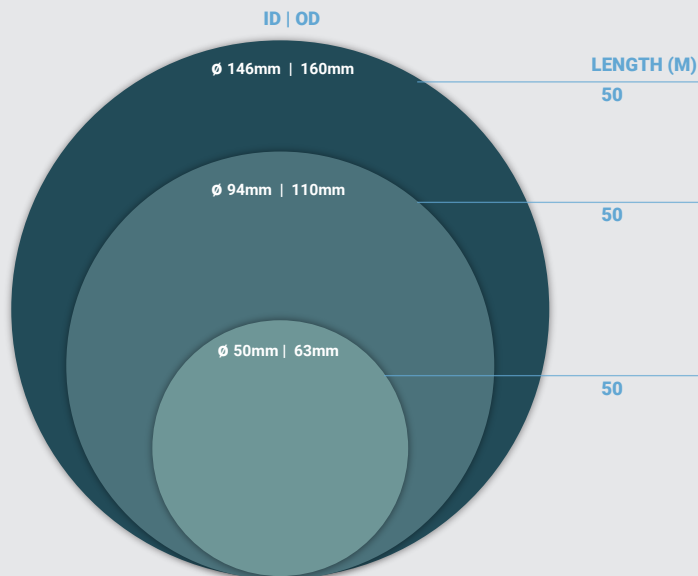

AGRI

SPORTS

CIVILS

**Product Range**

Inside Diameter (ID)	Outside Diameter (OD)	Length (m)	Finish	Code	
135mm	160mm	50m	Perforated	<b>LDP164</b>	
			Non-perforated	<b>LDP160</b>	
85mm	100mm	25m	Perforated	<b>LDP101</b>	
			50m	Non-perforated	<b>LDP106</b>
			100m	Perforated	<b>LDP100</b>
65mm	80mm	25m	Perforated	<b>LDP081</b>	
			50m	Perforated	<b>LDP082</b>
			100m	Perforated	<b>LDP080</b>
			Non-perforated	<b>LDP085</b>	
50mm	60mm	50m	Perforated	<b>LDP062</b>	
			150m	Perforated	<b>LDP060</b>
			Non-perforated	<b>LDP061</b>	

**Black Ducting c/w Draw String**

Inside Diameter (ID)	Outside Diameter (OD)	Length (m)	Finish	Code
146mm	160mm	50m	Non-perforated	<b>LDP075</b>
94mm	110mm	50m	Non-perforated	<b>LDP070</b>
50mm	63mm	50m	Non-perforated	<b>LDP065</b>

**Fittings and Accessories**

**Multi Branch**

Sizes (mm)

60 - 100

**Maxi Branch**

Sizes (mm)

100 - 160

**Connectors**

Sizes (mm)

60 | 80 | 100 | 160

**Reducers**

Sizes (mm)

100 - 60